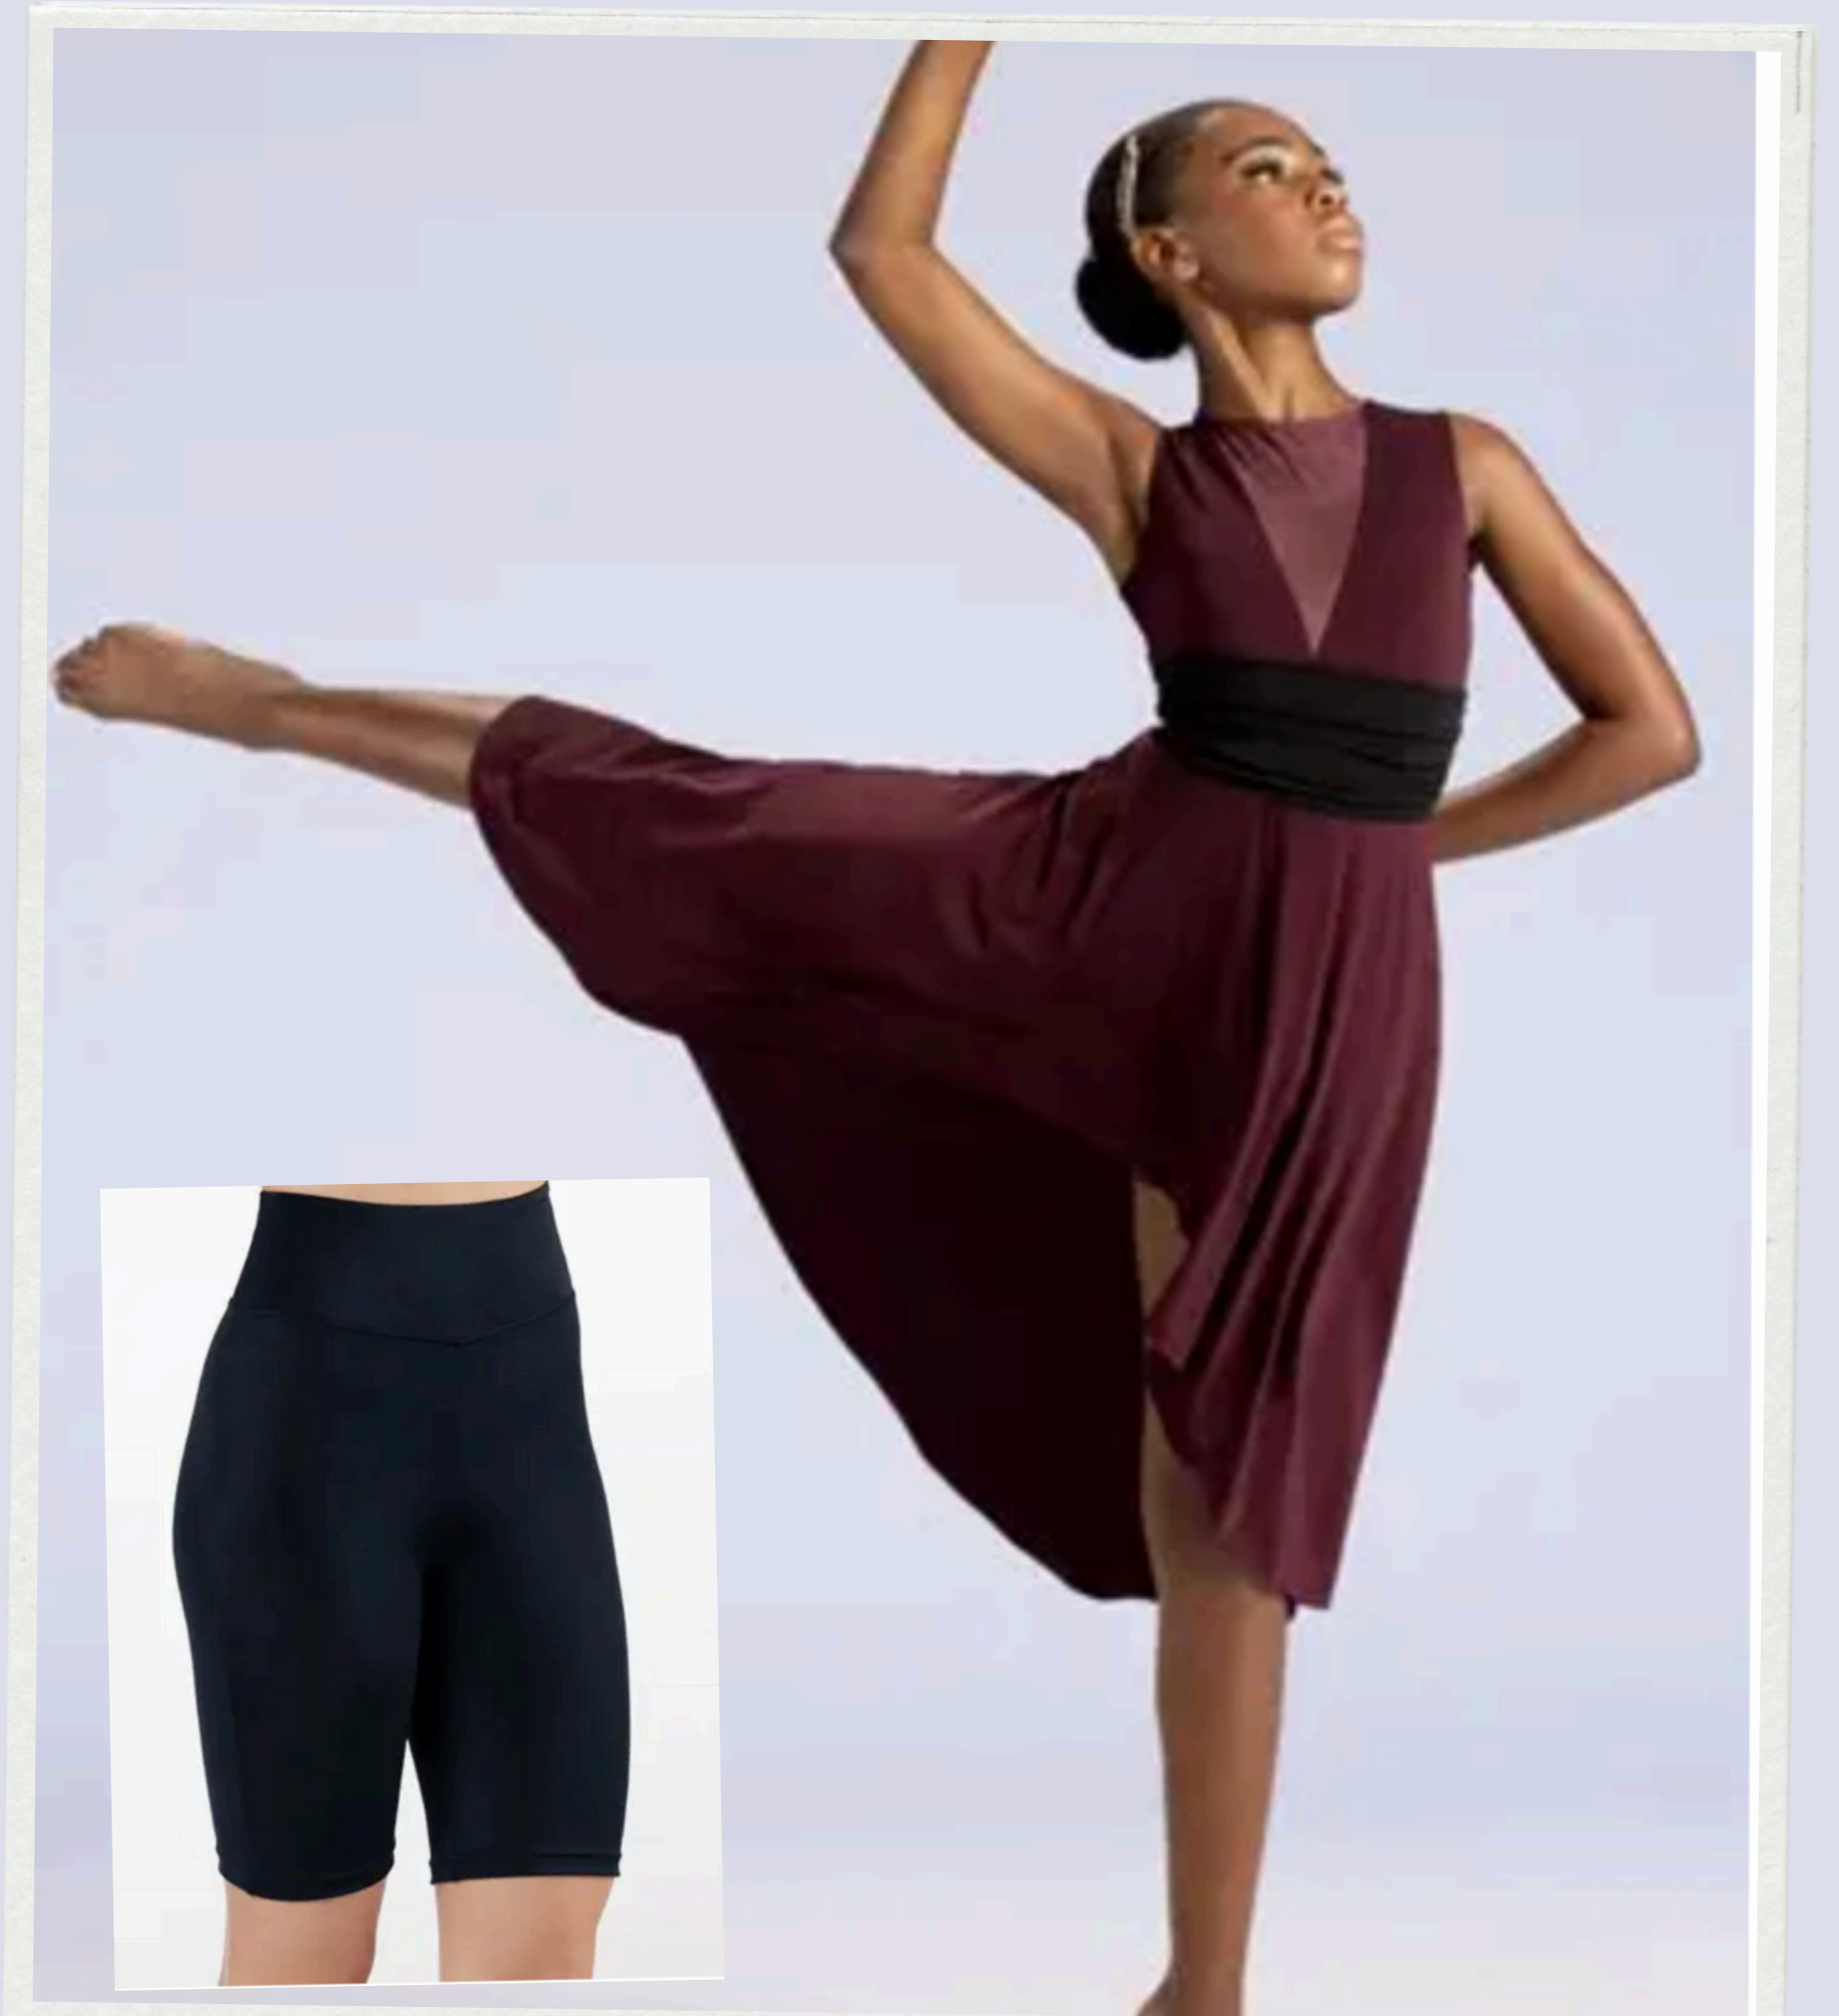

Level 1/2
(Ms Maddy)

Level 3/4
(Ms Maddy)

Level 3/4/T
(Ms Lexie)

All Dancers

*some classes will not receive until spring production number

Company & MCREW COSTUMES

2024

Level 5/6
(Ms Amy)

MCrew JV
(Ms Faith)

*JV logo on shirt

MCrew
(Ms Kendal)

*MCrew logo on shirt