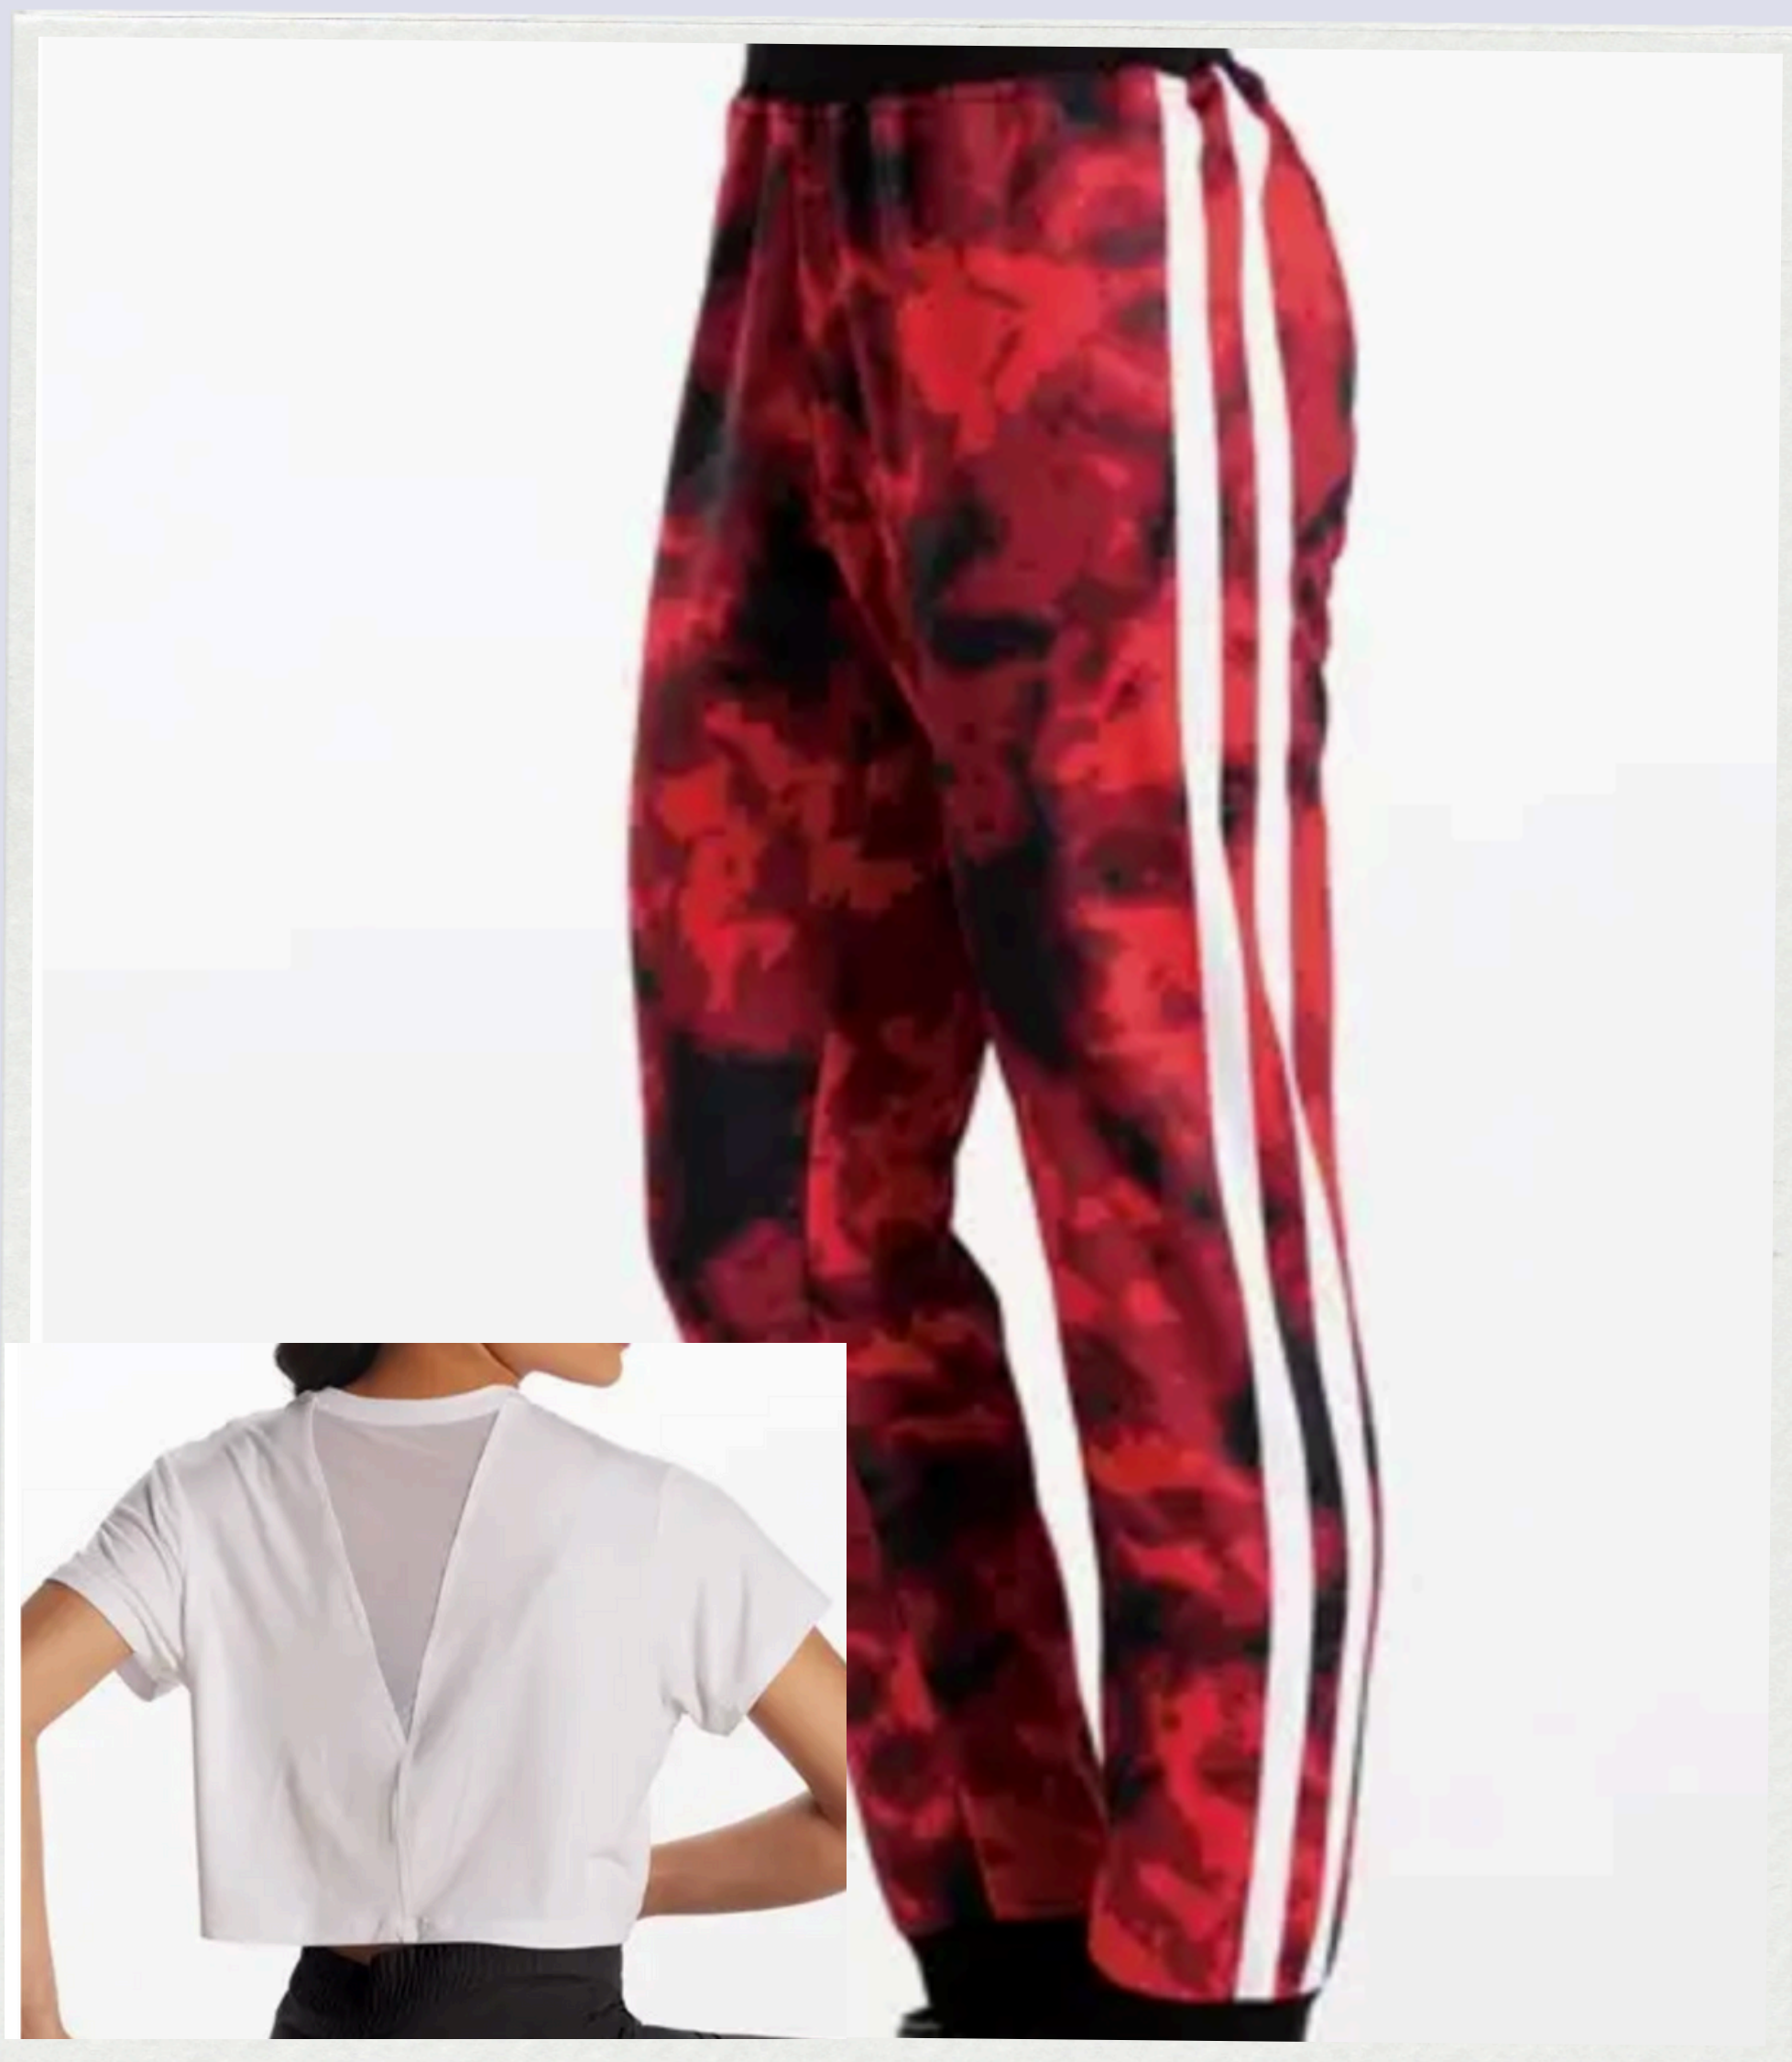

Level 1/2
(Ms Maddy)

Level 3/4
(Ms Maddy)

Level 3/4/T
(Ms Lexie)

All Dancers

*some classes will not receive until spring production number

Company & MCREW COSTUMES

2024

Level 5/6
(Ms Amy)

MCrew JV
(Ms Faith)

*JV logo on shirt

MCrew
(Ms Kendal)

*MCrew logo on shirt